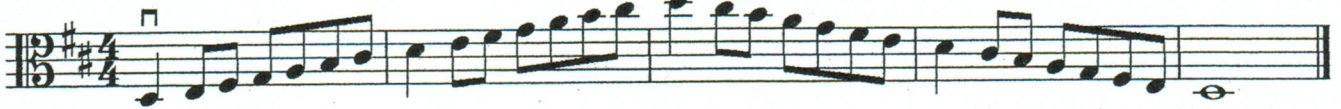

Opus One

Viola

D Major

$\text{♩} = 108$

C Major

$\text{♩} = 120$

Off the string

G Major